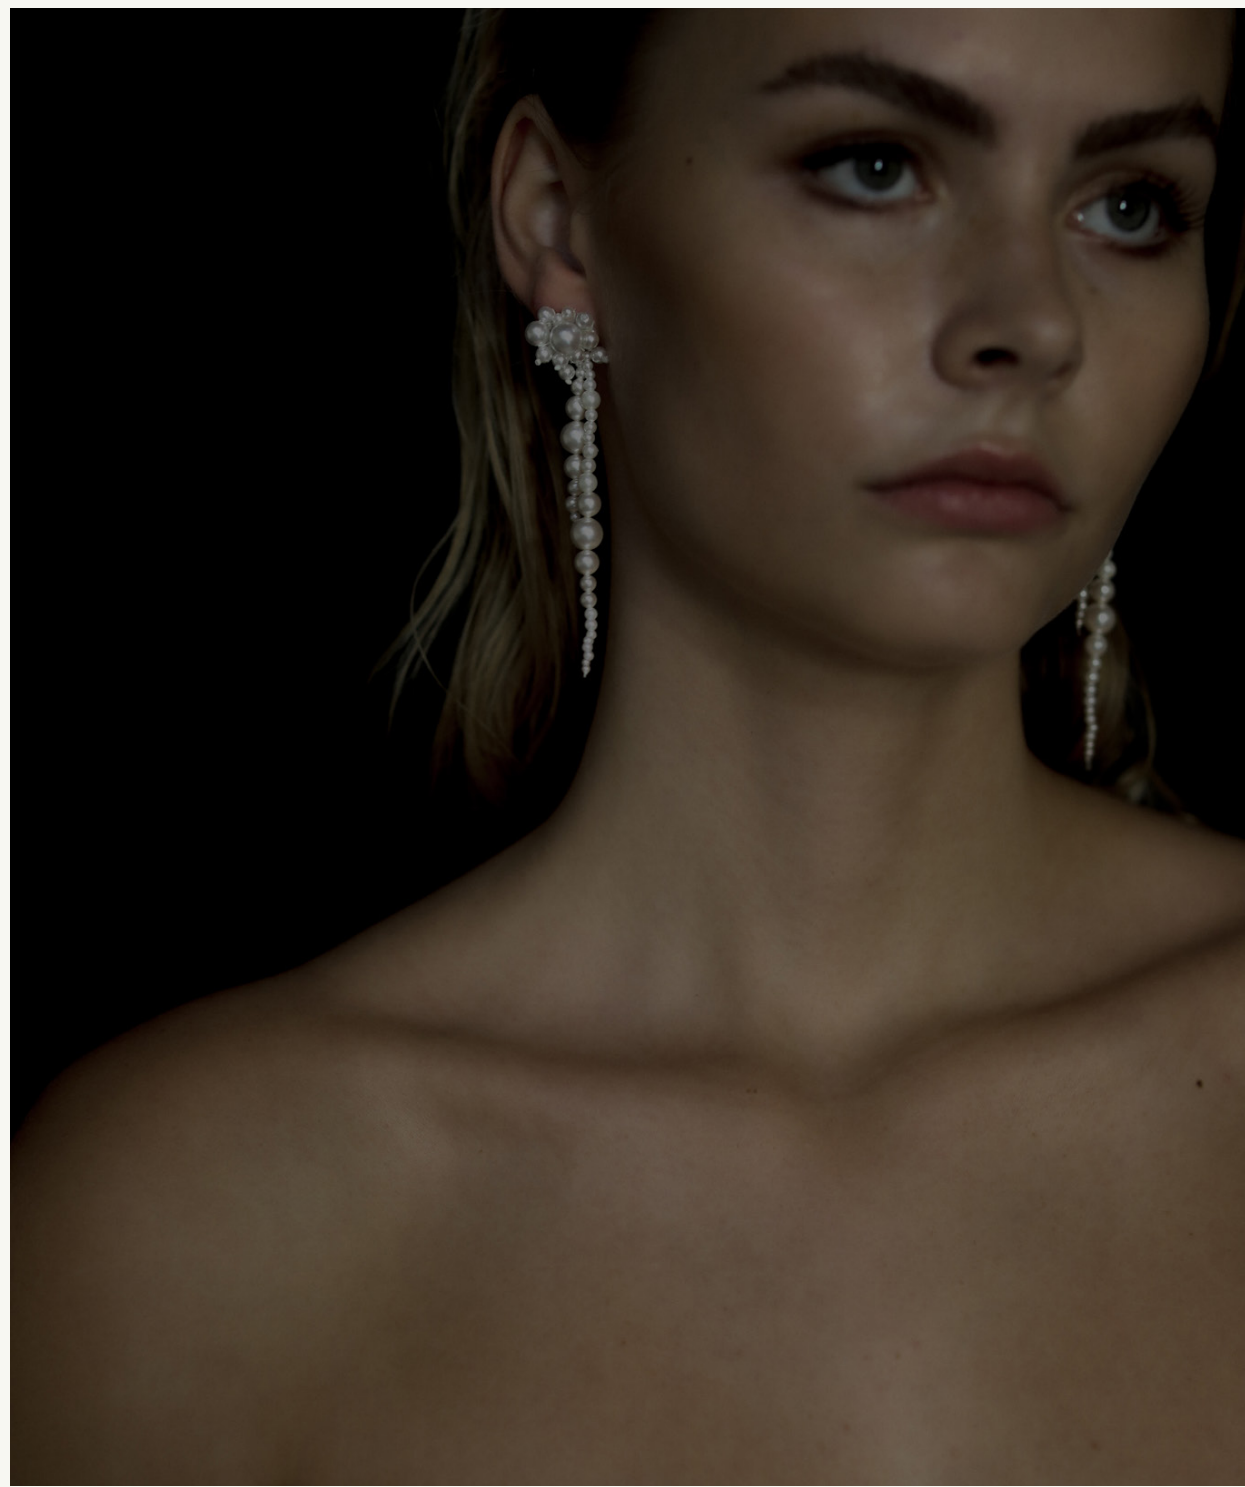

A . B . ELLIE

@A.B.ELLIE | INFO@ABELLIE.COM | ABELLIE.COM

ABOUT

A.B. ELLIE is an accessories brand based in St. Paul, Minnesota founded by a mother daughter trio in 2011, with the intention of catering to the modern woman — unconventional, authentic and carefree to trends but true to her style.

Our collections are created for the bold and who have an appreciation for the unexpected and the artistic. Brought to life through pearl and bead pairings, intricate engravings, and exceptional craftsmanship, A.B. ELLIE designs are inspired by wild minimalism.

VEILS

IT'S THE ACCESSORY THAT SAYS, 'H*LL YES, I'M GETTING MARRIED!'. For us, it's a revival of an old tradition - we're tossing out norms + setting new standards for bridal.

From minimalist silhouettes to forward, editorial veils - the 'bride' moment comes in many forms.