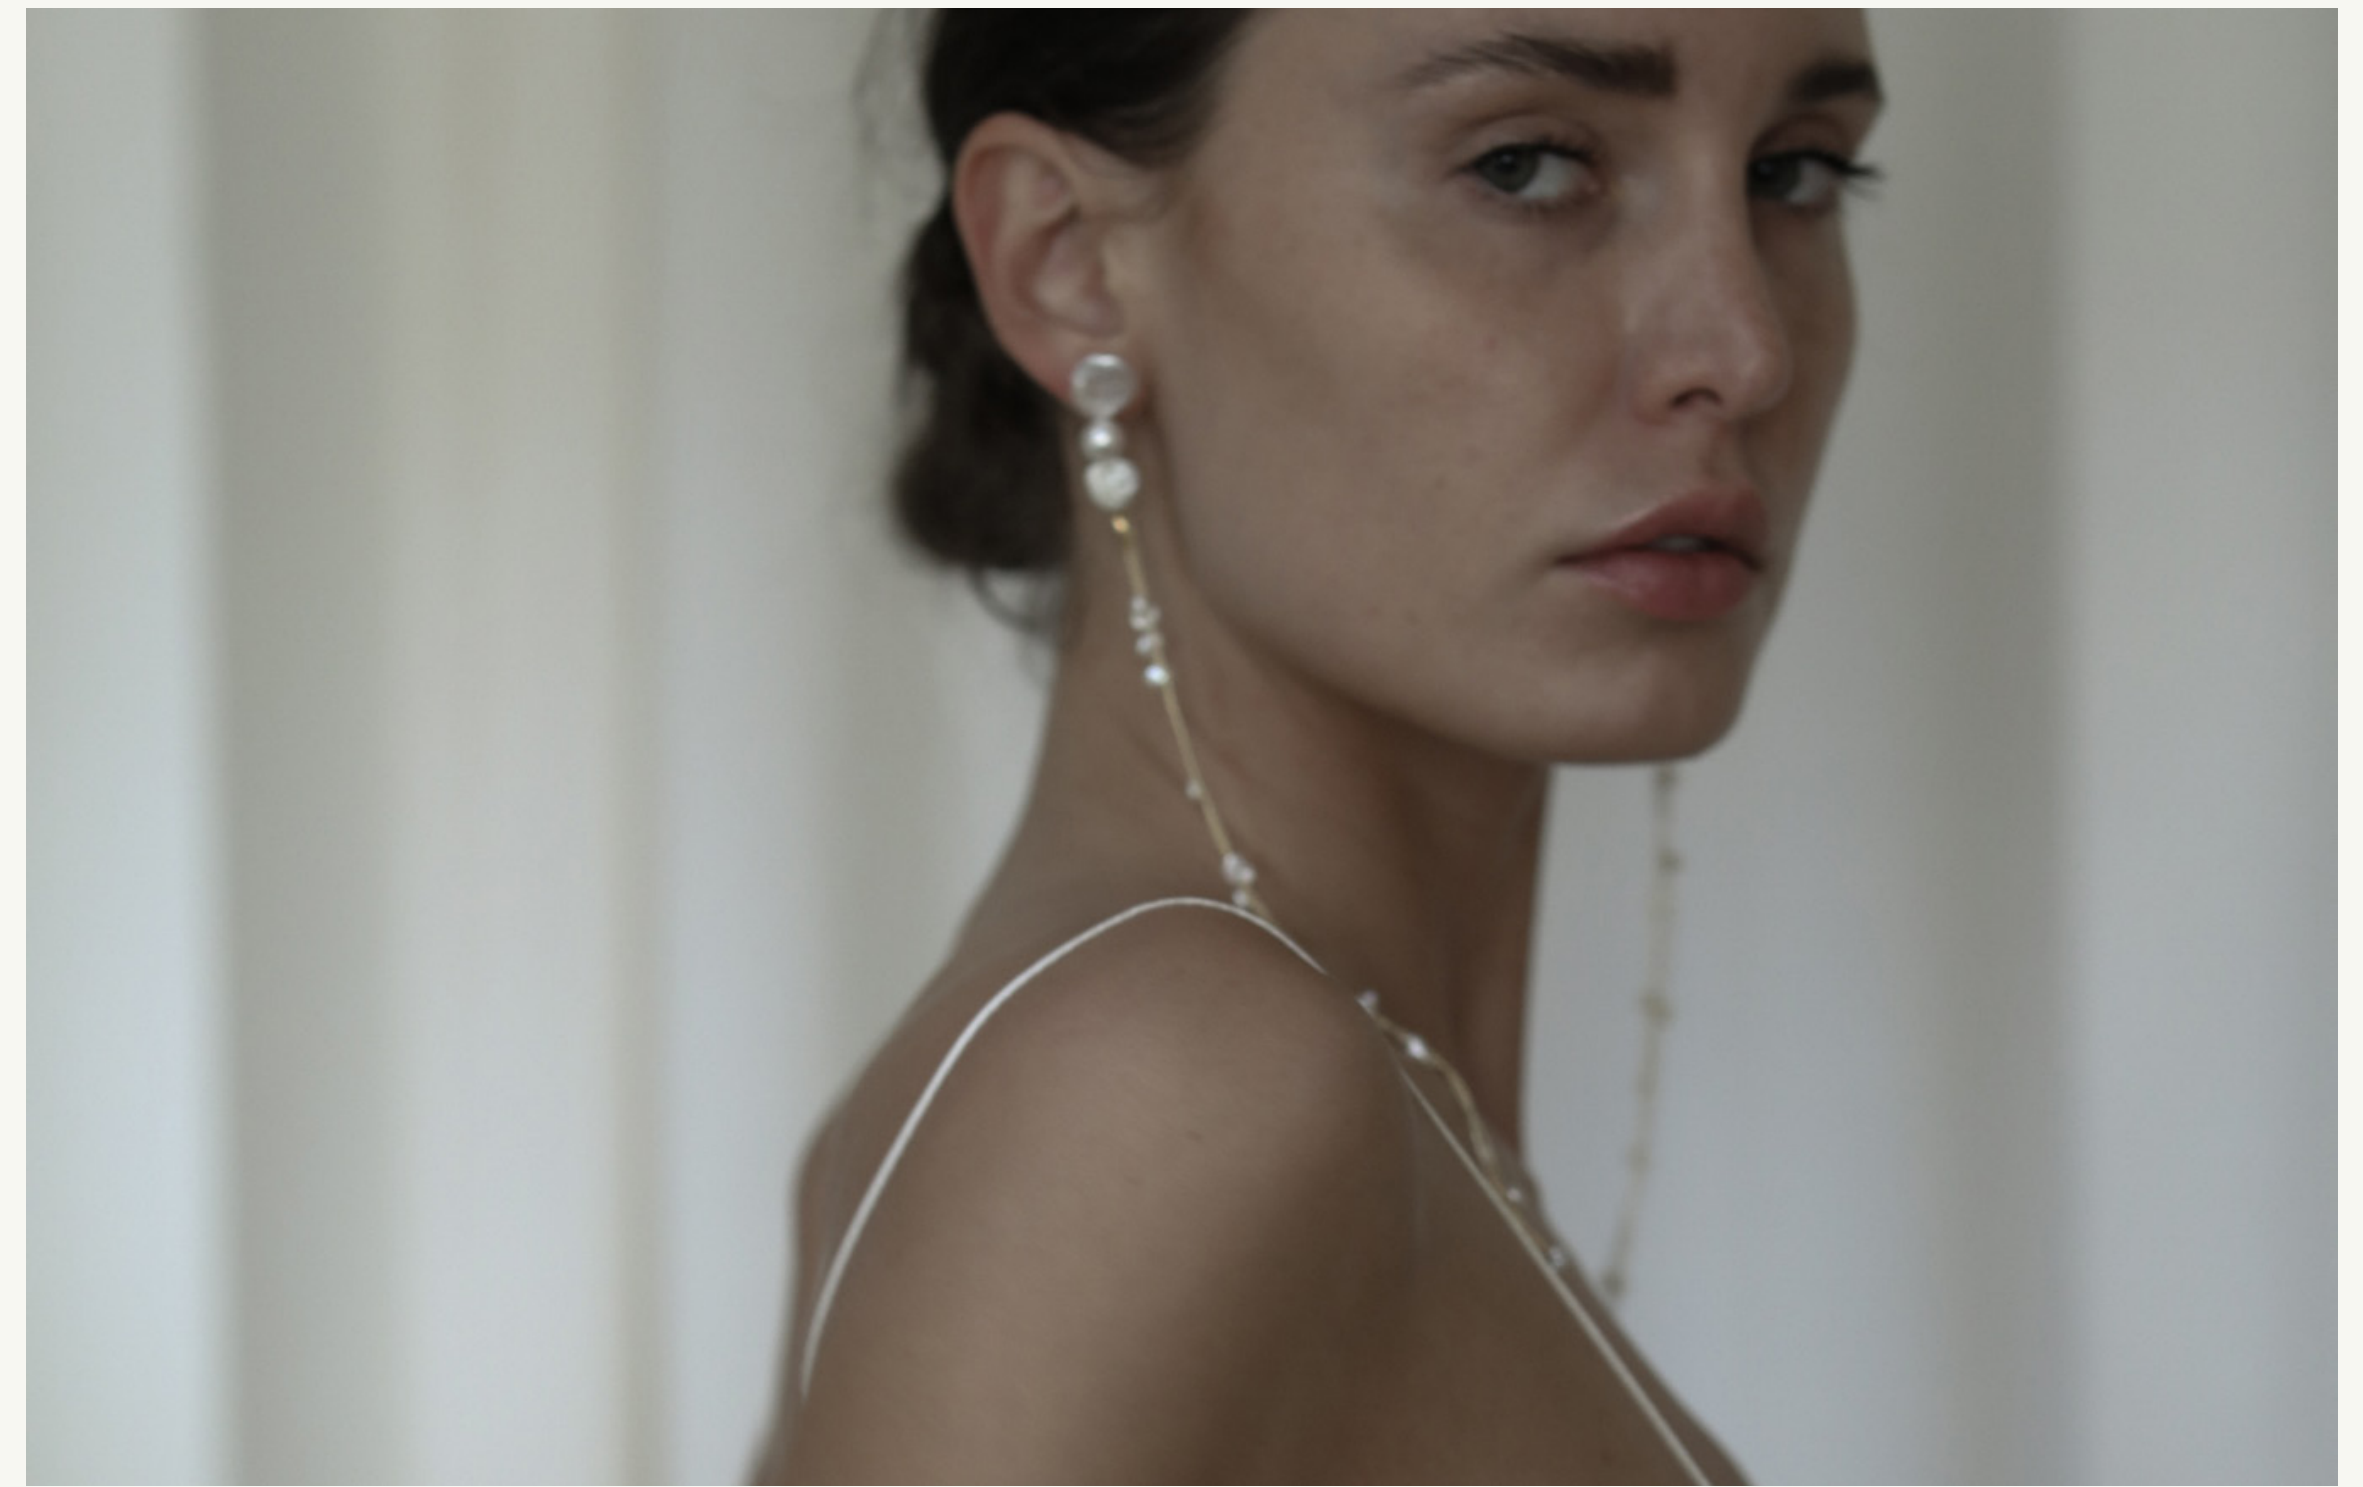

A . B . ELLIE

@A.B.ELLIE | INFO@ABELLIE.COM | ABELLIE.COM

ABOUT

A.B. ELLIE is an accessories brand based in St. Paul, Minnesota founded by a mother daughter trio in 2011, with the intention of catering to the modern woman — unconventional, authentic and carefree to trends but true to her style.

Our collections are created for the bold and who have an appreciation for the unexpected and the artistic. Brought to life through pearl and bead pairings, intricate engravings, and exceptional craftsmanship, A.B. ELLIE designs are inspired by wild minimalism.

VEILS

IT'S THE ACCESSORY THAT SAYS, 'H*LL YES, I'M GETTING MARRIED!'. For us, it's a revival of an old tradition - we're tossing out norms + setting new standards for bridal.

From minimalist silhouettes to forward, editorial veils - the 'bride' moment comes in many forms.